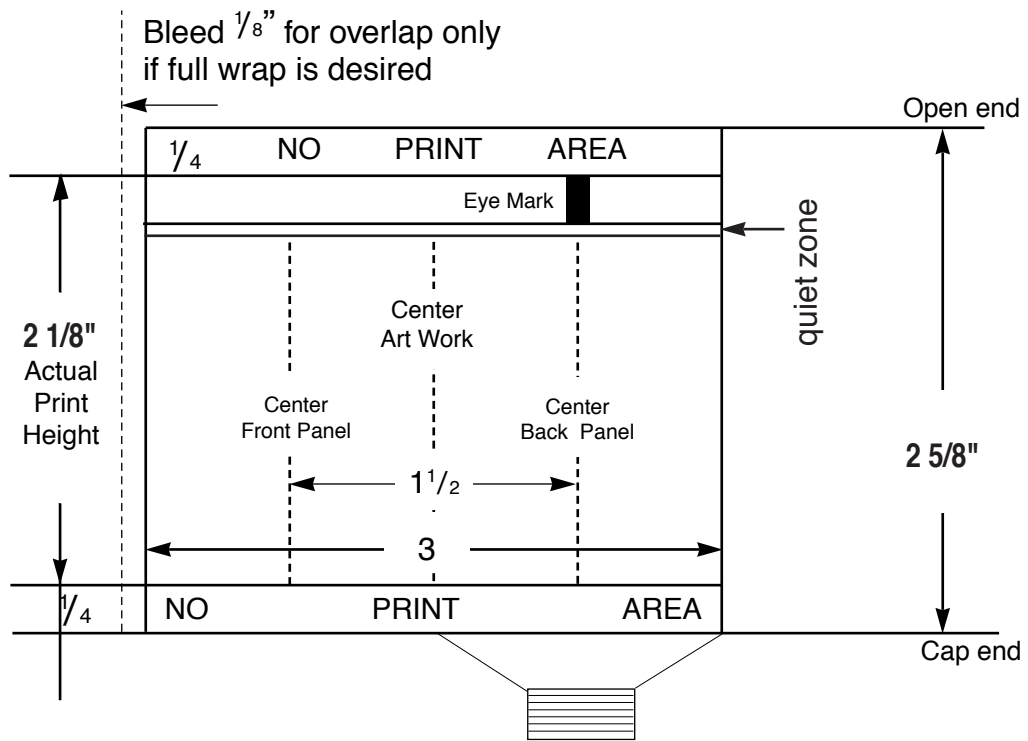

# 1/2 oz tube template

All copy must be  $\frac{1}{16}$ " below the eye-mark